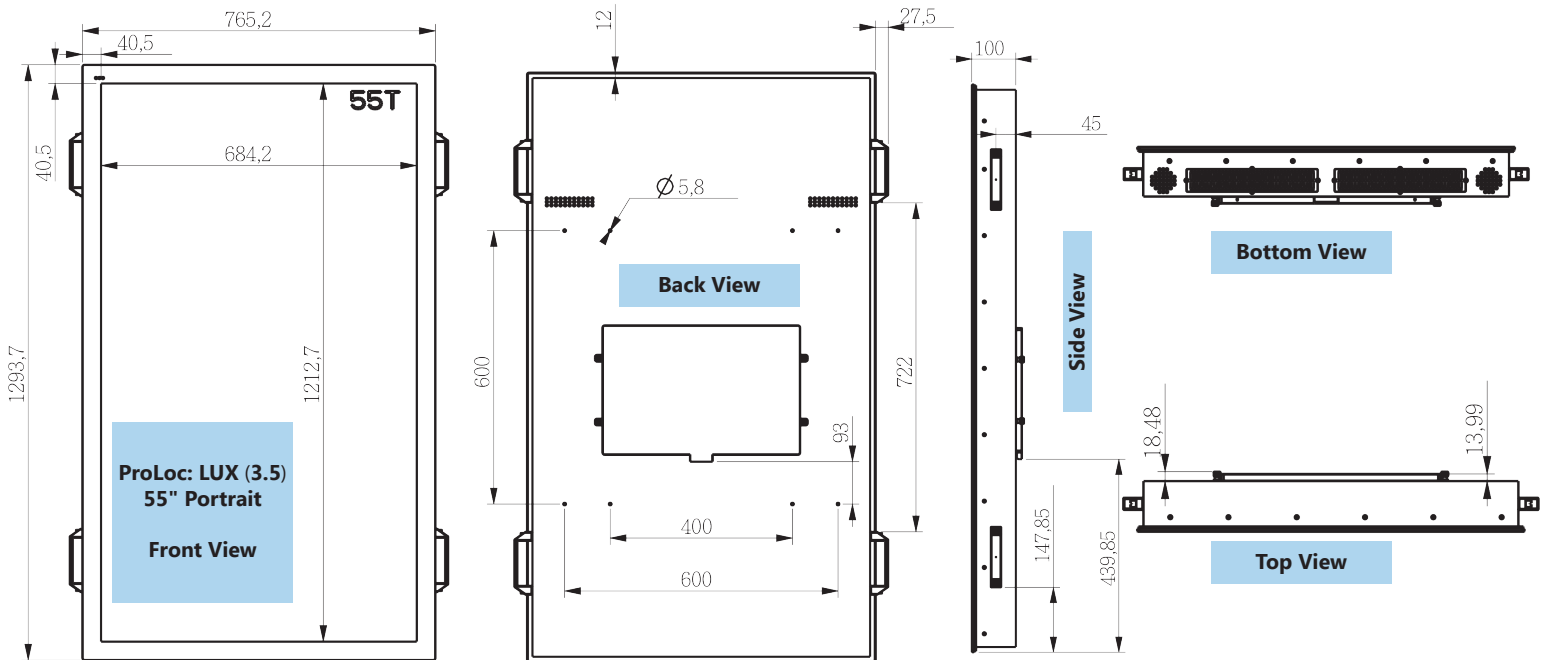

*With optional extreme cold weather heater

Power

AC Input	85-110V AC / 50-60Hz
Max Pwr Consumption	445 Watts
Min Pwr Consumption	140 Watts
Standby Pwr Consumption	8 Watts

Display Dimensions

Body Size (W x H x D)	765.2mm x 1293.7mm x 100mm
Display Weight	88 lbs
VESA Pattern(s)	400mm x 600mm 600mm x 600mm
Media Bay (W x H x D)	400mm x 250mm x 55mm

Inputs / Outputs

HDMI	X3
RS232	X1
IR Reciever	X1
USB Power	X2
USB PCAP Input	X1
10W Marine-Grade Speakers	X2
Keypad - 7 key	Located In Media Bay

Sealoc Corporate

1720 Bray Central Dr., Suite 100-X
McKinney, TX 75069
sales@sealoc.com
www.sealoc.com
(972)525.9800