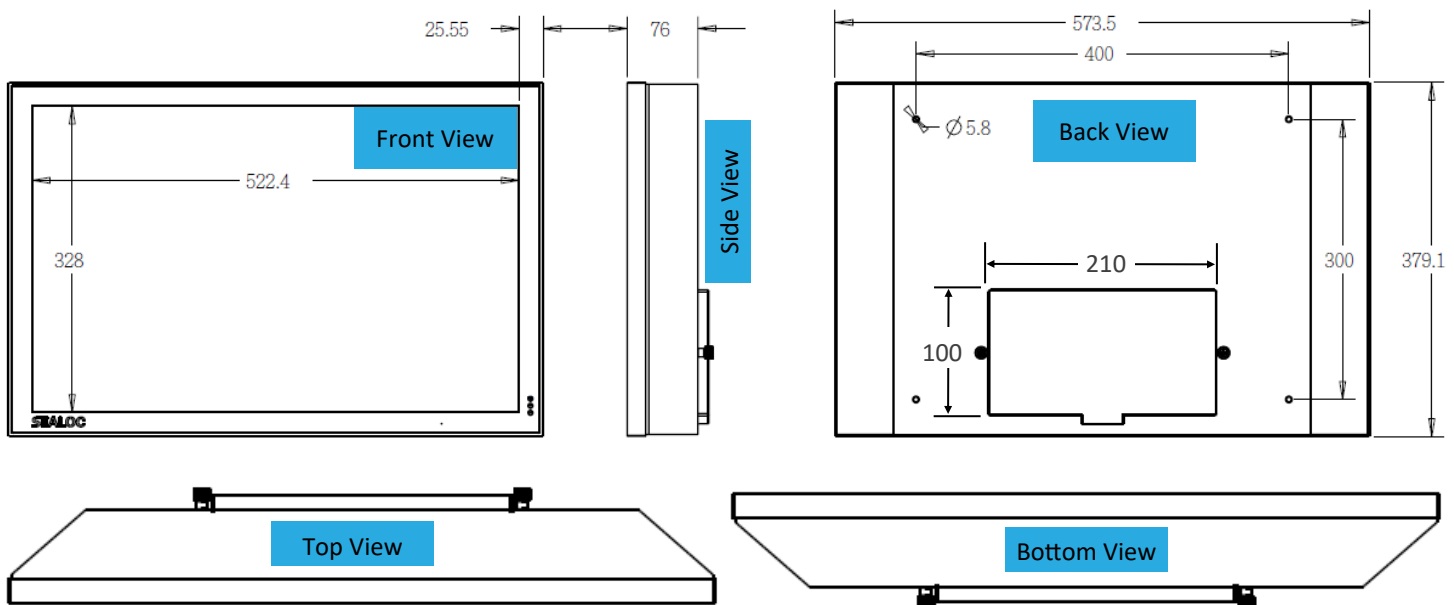

ProLoc: Stadium—PLLX241524

24" High Bright Outdoor Display

Specifications

LCD Display

Panel Manuf.	LG LCD, TFT
Grade/Class	Class A+
Panel Size	24" Full HD
Glass Type	10% haze, anti-reflective. Optically bonded LCD panel
Run Time	16X7
Brightness	1,500 nits (cd/m²)
Color Depth	8 Bit (16.7M colors)
Resolution	1920x1080p (HD)
Viewing Angle	89° (LRUD)
Refresh Rate	60 Hz
Aspect Ratio	16:9
Auto Dimming	Yes (100% - 20%)
Anti-Image Burn-In	Yes—Pixel shift
Response Time	12ms (G to G)
Isotropic Blackout Resistance	Yes

Protection

Ingress Protection	IP65
Physical Protection	IK9
Circuitry Protection	Conformal coating, all circuits
Glass	4mm tempered, anti-explosion retention film
Body Construction	Aircraft-grade aluminum. HD powder coating
Cooling	Thermal transfer (fan-less design)
Operating Temperature	-10°C—50°C -14°F—122°F

Power

AC Input	85-120V AC / 50-60 Hz
Max Pwr Consumption	80 Watts
Min Pwr Consumption	35 Watts
Standby Pwr Consumption	0.5 Watts

Display Dimensions

Body Size (W x H x D)	22.5" x 14.9" x 2.9"
Display Weight	16.7 lbs
Boxed Dimensions	24.8" x 18.1" x 5.5"
VESA Pattern	300 x 400mm
Media Bay (W x H x D)	8.2" x 3.9" x 1.9"

Inputs/Outputs, Control

Inputs	HDMI X1, DP X1, VGA X1
Outputs	Audio X1 (3.5mm)
Control	
Keypad (7 key)	Located in media bay
RS232	X1 (DB9)
IP Control	X1 with remote management and monitoring