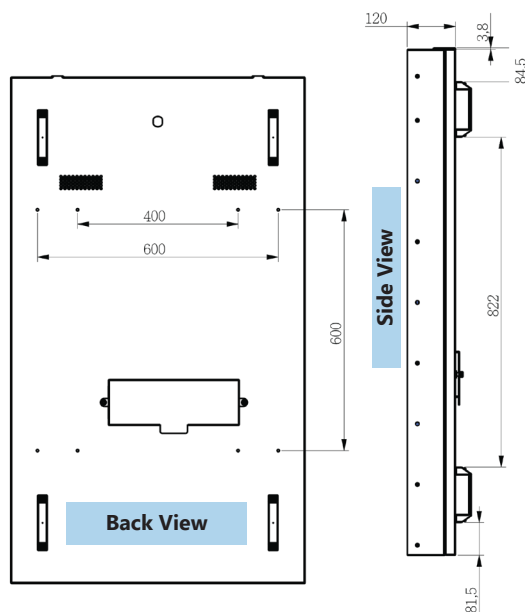

LCD Display

Manuf.	LG High TNi LCD, TFT
Grade / Class	Industrial / A+
Run Time	24X7
Brightness	3,500 Nits
Color Depth	8Bit (16.7M colors)
Resolution	1080p High Definition
Viewing Angle	178° Vertical/Horizontal
Refresh Rate	60Hz
Aspect Ratio	16:9
Auto Dimming	Yes (30% - 100%)
Anti-Image Burn-In	Yes - Pixel shift
Response Time	6ms (G to G)

Inputs / Outputs

HDMI	X3
USB (Power)	X1
RS232	X1 (DB9 pin set)
IR Receiver	X1 (3.5mm)

Protection

Ingress Protection	IP65
Physical Protection	IK10
Circuitry Protection	Conformal coating all circuits
Glass	4mm tempered, Anti-explosion retention film, Anti-reflective coating
Body Construction	Aircraft grade aluminum. HD powder coating RAL Color Availability
Cooling	Fans, thermostatically controlled
Operating Temperature	-35°C - 60°C (-31°F - 140°F) *With optional extreme cold weather heater

Power

AC Input	100-240 VAC / 50-60Hz
Max Pwr Consumption	250 Watts
Min Pwr Consumption	60 Watts

Display Dimensions

Body Size (W x H x D)	733.18mm x 1261.8mm x 120mm
Display Weight	86 lbs
VESA Pattern(s)	600x600, 400x600
Media Bay (W x H x D)	228.6mm x 76.2mm x 50.8mm

Pedestal Specs

Wind Load Rating (MPH)	150mph (Single) 120mph (Double) 90mph (Triple)
Single Pedestal (W x H x D)	727.02mm x 1623.06mm x 396.75mm
Double Pedestal (W x H x D)	1454.404mm x 1623.06mm x 396.75mm
Triple Pedestal (W x H x D)	2181.606mm x 1623.06mm x 396.75mm

*Panel depth only, not including removable handles

Sealoc Corporate

1720 Bray Central Dr., Suite 100-X
McKinney, TX 75069
sales@sealoc.com
www.sealoc.com
(972)525.9800

Visit www.sealoc.com to see our complete line of outdoor televisions, digital displays, speakers, mounts, remote controls, and other accessories.

Learn more about Sealoc's custom product weatherproofing and nano-coating services. HDMI extenders/baluns, drones, receivers, gate controllers, remote controls, and much more.