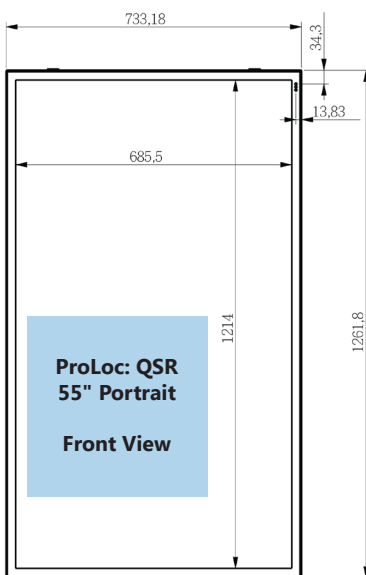

LCD Display

Manuf.	LG High TNi LCD, TFT
Grade / Class	Industrial / A+
Run Time	24X7
Brightness	3,500 Nits
Color Depth	8Bit (16.7M colors)
Resolution	1080p High Definition
Viewing Angle	178° Vertical/Horizontal
Refresh Rate	60Hz
Aspect Ratio	16:9
Auto Dimming	Yes (30% - 100%)
Anti-Image Burn-In	Yes - Pixel shift
Response Time	6ms (G to G)

Inputs / Outputs

HDMI	X3
USB (Power)	X1
RS232	X1 (DB9 pin set)
IR Receiver	X1 (3.5mm)

Protection

Ingress Protection	IP65
Physical Protection	IK10
Circuitry Protection	Conformal coating all circuits
Glass	4mm tempered, Anti-explosion retention film, Anti-reflective coating
Body Construction	Aircraft grade aluminum. HD powder coating RAL Color Availability
Cooling	Fans, thermostatically controlled
Operating Temperature	-35°C - 60°C (-31°F - 140°F) *With optional extreme cold weather heater

Power

AC Input	100-240 VAC / 50-60Hz
Max Pwr Consumption	250 Watts
Min Pwr Consumption	60 Watts

Display Dimensions

Body Size (W x H x D)	733.18mm x 1261.8mm x 120mm
Display Weight	86 lbs
VESA Pattern(s)	600x600, 400x600
Media Bay (W x H x D)	228.6mm x 76.2mm x 50.8mm

Pedestal Specs

Wind Load Rating (MPH)	150mph (Single) 120mph (Double) 90mph (Triple)
Single Pedestal (W x H x D)	727.02mm x 1623.06mm x 396.75mm
Double Pedestal (W x H x D)	1454.404mm x 1623.06mm x 396.75mm
Triple Pedestal (W x H x D)	2181.606mm x 1623.06mm x 396.75mm

*Panel depth only, not including removable handles

Sealoc Corporate

1720 Bray Central Dr., Suite 100-X
McKinney, TX 75069
sales@sealoc.com
www.sealoc.com
(972)525.9800

Visit www.sealoc.com to see our complete line of outdoor televisions, digital displays, speakers, mounts, remote controls, and other accessories.

Learn more about Sealoc's custom product weatherproofing and nano-coating services. HDMI extenders/baluns, drones, receivers, gate controllers, remote controls, and much more.