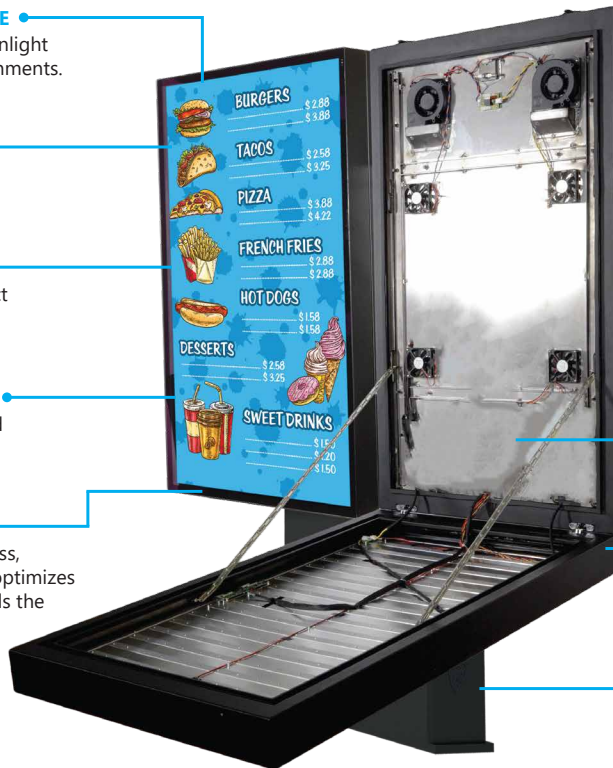

ProLoc: QSR

55" Portrait High Bright 3,500 NITs
Outdoor Quick Serve Restaurant Display

The all-new Sealoc **ProLoc: QSR** digital signage is revolutionizing the QSR industry.

Designed from the ground up, Sealoc addressed every known problem that the Quick Serve Restaurant industry faces with digital displays. We then packed the **ProLoc: QSR** with new and innovative features to reduce down-time and improve the customer experience and return on investment.

The Sealoc ProLoc: QSR is loaded with features such as:

- 3,500 NITs of brightness to combat the brightest of environments
- An industry-first, fully field-serviceable design with local technician support
- A modular, small-footprint pedestal mounting solution that puts your content at the forefront (not an unsightly and expensive kiosk body)
- A highly energy-efficient design to reduce operating costs
- Constructed with Class A+ components such as LG High TN1 industrial LCD cells, Phillips LED backlighting, German-engineered long-life fans, and much more.

FULLY PROTECTED DISPLAY
IK10 impact-resistant glass and IP65 ingress protection.

AMBIENT LIGHT SENSOR
Automatically adjusts brightness, reduces power consumption, optimizes viewing experience and extends the lifespan of the display.

RMMS SYSTEM

Remotely control & monitor multiple displays on a single network, or utilize RS232 commands.

SMALL FOOTPRINT PEDESTAL WITH STORAGE

Easy to install, small footprint pedestal, available in single, double, or triple mounting solutions. Built-in, locking storage. Facilitates infinitely adjustable lateral shift to ensure displays are aligned.